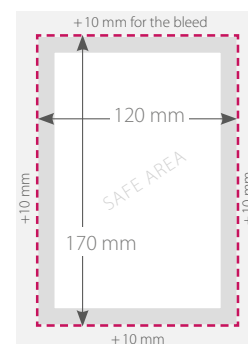

TOTAL

* The reservation becomes effective upon payment of the invoice's first half.
Please note that all bank charges must be paid by the payer.

TECHNICAL SPECIFICATIONS**

Format	Full page
POCKET Edition Size (W x H)	120 x 170 mm (4.72 x 6.69 inches)
COMPLETE Edition Size (W x H)	170 x 240 mm (6.69 x 9.44 inches)
Bleed	+ 10 mm (0.39 inches)
Resolution	300 dpi
Format	jpeg / pdf
Colors	CMYK

SEND THIS CONTRACT TO: **admin@mamapublishing.com**

SPECIAL OFFER

25% off

For one ad
in both editions
(Complete & Pocket)

POCKET Edition

Safe area (white): 110 x 160 mm
Trim line (printed size): 120 x 170 mm
Total size (with bleed): 140 x 190 mm

COMPLETE Edition

Safe area (white): 160 x 230 mm
Trim line (printed size): 170 x 240 mm
Total size (with bleed): 190 x 260 mm

CANNASCOPE.COM