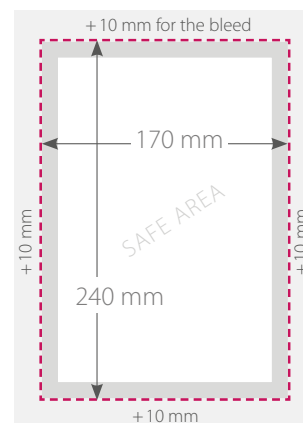

## TECHNICAL SPECIFICATIONS\*

Format Full page

POCKET Edition Size (W x H) 120 x 170 mm (4.72 x 6.69 inches)

COMPLETE Edition Size (W x H) 170 x 240 mm (6.69 x 9.44 inches)

Bleed + 10 mm (0.39 inches)

Resolution 300 dpi

### POCKET Edition

Safe area (white): 110 x 160 mm  
**Trim line (printed size): 120 x 170 mm**  
 Total size (with bleed): 140 x 190 mm

### COMPLETE Edition

Safe area (white): 160 x 230 mm  
**Trim line (printed size): 170 x 240 mm**  
 Total size (with bleed): 190 x 260 mm

[CANNASCOPE.COM](http://CANNASCOPE.COM)