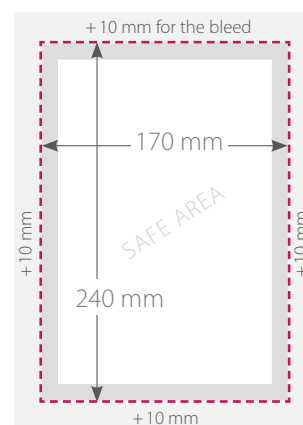

TOTAL

* The reservation becomes effective upon payment of the invoice's first half.
Please note that all bank charges must be paid by the payer.

TECHNICAL SPECIFICATIONS**

Format	Full page
POCKET Edition Size (W x H)	120 x 170 mm (4.72 x 6.69 inches)
COMPLETE Edition Size (W x H)	170 x 240 mm (6.69 x 9.44 inches)
Bleed	+ 10 mm (0.39 inches)
Resolution	300 dpi
Format	jpeg / pdf
Colors	CMYK

SEND THIS CONTRACT TO: **admin@mamapublishing.com**

SPECIAL OFFER

25% off

For one ad
in both editions
(Complete & Pocket)

POCKET Edition

Safe area (white): 110 x 160 mm
Trim line (printed size): 120 x 170 mm
Total size (with bleed): 140 x 190 mm

COMPLETE Edition

Safe area (white): 160 x 230 mm
Trim line (printed size): 170 x 240 mm
Total size (with bleed): 190 x 260 mm

CANNASCOPE.COM