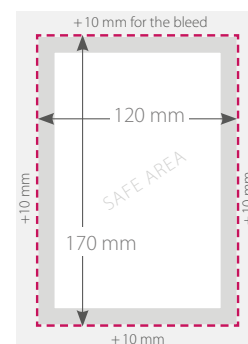

## TECHNICAL SPECIFICATIONS\*

Format Full page

POCKET Edition Size (W x H) 120 x 170 mm (4.72 x 6.69 inches)

COMPLETE Edition Size (W x H) 170 x 240 mm (6.69 x 9.44 inches)

Bleed + 10 mm (0.39 inches)

Resolution 300 dpi

### POCKET Edition

Safe area (white): 110 x 160 mm  
**Trim line (printed size): 120 x 170 mm**  
 Total size (with bleed): 140 x 190 mm

### COMPLETE Edition

Safe area (white): 160 x 230 mm  
**Trim line (printed size): 170 x 240 mm**  
 Total size (with bleed): 190 x 260 mm

[CANNASCOPE.COM](http://CANNASCOPE.COM)